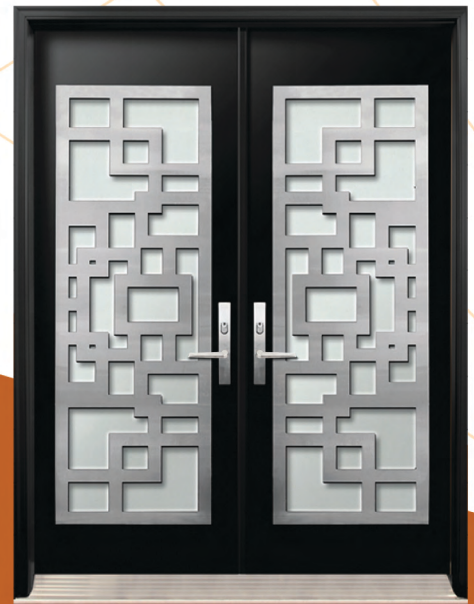

DI-10

Full size door glass with beautiful geometric elements. Your entrance will look strikingly gorgeous with ones adorned in this perplex stainless steel labyrinth.

Lever: Stainless steel plate 1.5" x 11" Athena design

DI-10 XX