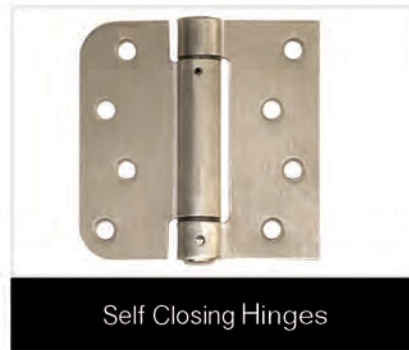

# Options & Accessories

Executive Glass Frame  
(Woodgrain)

Executive Glass Frame  
(Smooth)

Weather Stripping

Flush Bolt

Mortise Astragal Lock

Roller Catch

Multi Fin Sweep