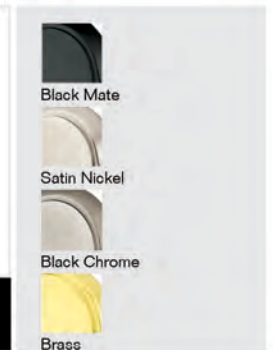

Self Closing Hinges

Black Mate

Satin Nickel

Black Chrome

Brass

Heavy Duty Hinges

Oil Rubbed Bronze (US10B)

Satin Nickel (US15)