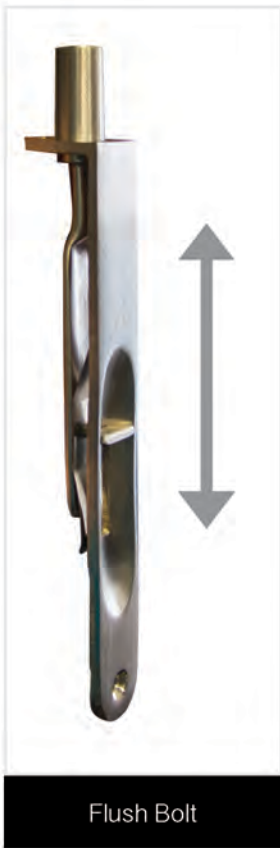

# Options & Accessories

Executive Glass Frame  
(Woodgrain)

Executive Glass Frame  
(Smooth)

Weather Stripping

Flush Bolt

Mortise Astragal Lock

Roller Catch

Multi Fin Sweep