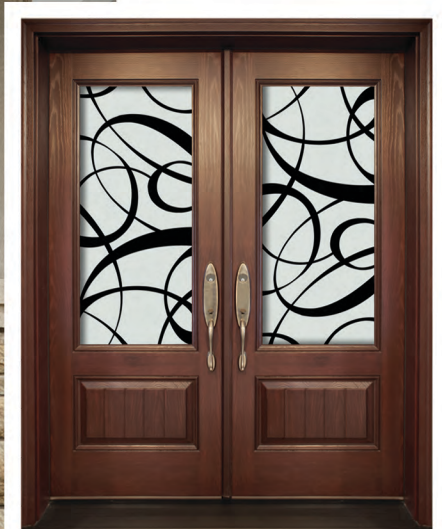

FR-03

Cherry Grain

Available Sizes

Slab

Sidelite

32" X 79" 12",14",16" X 79"

34" X 79" 12",14",16" X 79"

36" X 79" 12",14",16" X 79"

32" X 95" 12",14" X 95"

34" X 95" 12",14" X 95"

36" X 95" 12",14" X 95"

Paris Wrought Iron

FR-03 Plank