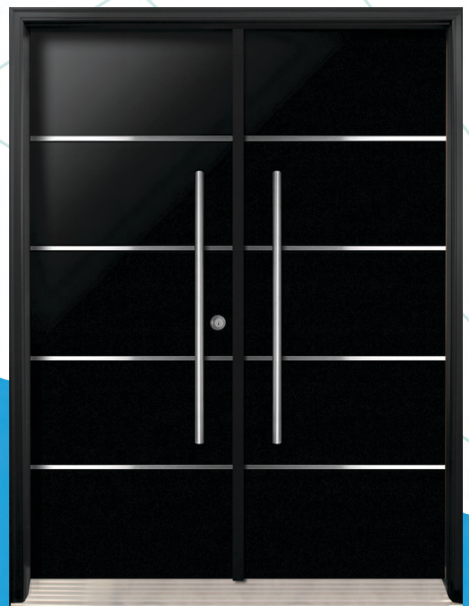

AR-24

AR-24 - our most popular model with four or five horizontal stainless steel lines on the slab. This design has been a true hit amongst our customers, it can instantly and magically increase the curb appeal of your front entrance!

The number of stainless steel lines depends on the door height. 6'8" doors have 4 lines, 8' doors have 5 lines.

Pull Handle (Up):
DSPH-3048
Pull Handle (Bottom):
DSPH-2400

AR-24 XX