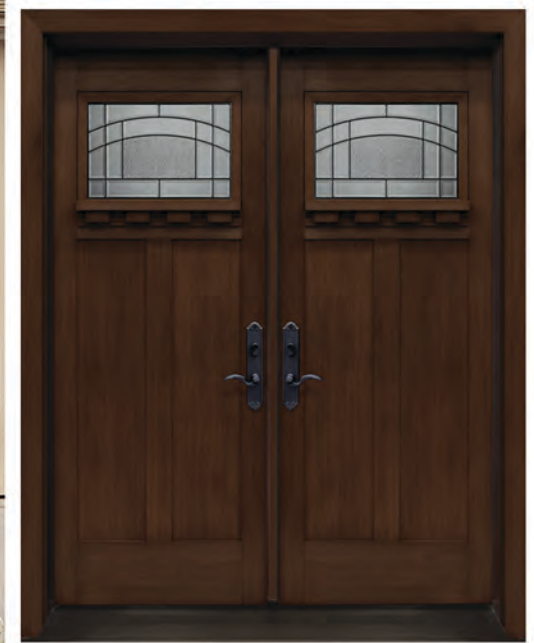

Left: Holbrook Gripset
Right: Tuscany bronze plate, Napoli Lever