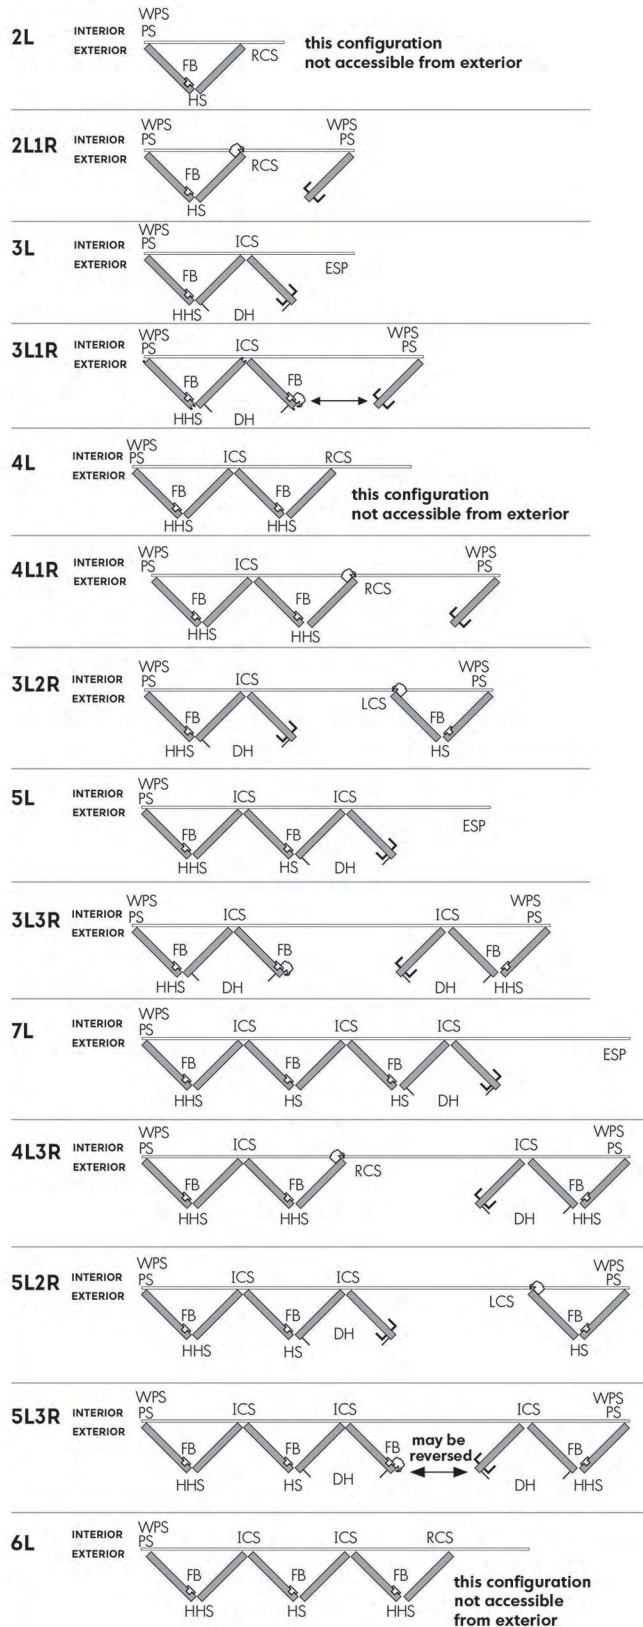

Bifolding system

Hardware Legend

PS Pivot set	HS Hinge set (flat)
WPS Wall pivot set	FB Flushbolt
ICS Intermediate carrier set	ESP Extended strike plate
LCS Left carrier set	DH Door hold
RCS Right carrier set	MAG Magnet
HHS Half offset hinge set	TP Twinpoint