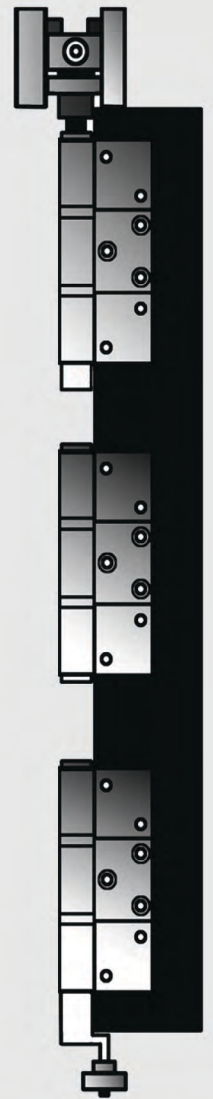

COMPONENTS AND HARDWARE

Support track, guide channels and sill of our folding doors are made from aluminum extrusions which are structurally very strong. Operating hardware is available in high quality brass or stainless steel materials and when doors are closed such hardware becomes concealed and not accessible from outside.