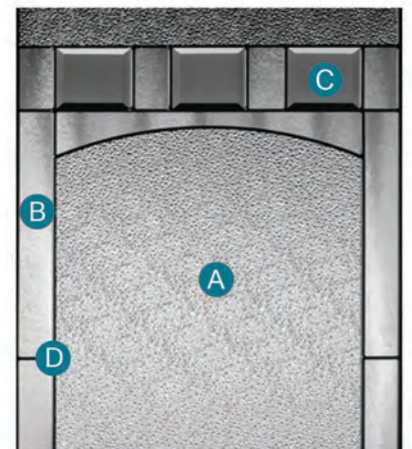

Bistro

Bistro is a versatile design that suits several architectural styles and satisfies a variety of needs. The diamond glass provides privacy and richness of textured glass.

- A - Diamond Glass
- B - Chinchilla Glass
- C - Beveled Clear Glass
- D - Patina or Zinc Caming