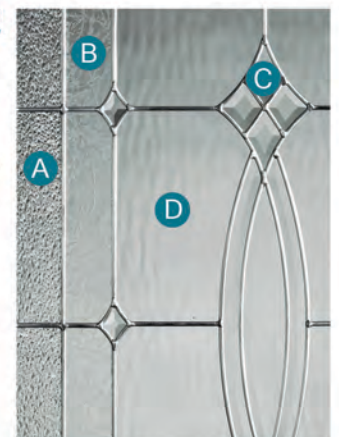

Diamanti Classic

Diamanti Classic

Diamanti Classic decorative glass inserts will add a touch of elegance and sophistication to your entryway. These glass series incorporate a versatile array of textured elements with contemporary zinc caming.

- A - Diamond Glass
- B - Wood Glass
- C - Clear Bvel Glass
- D - Water Glass
- E - Zinc/Brass Caming