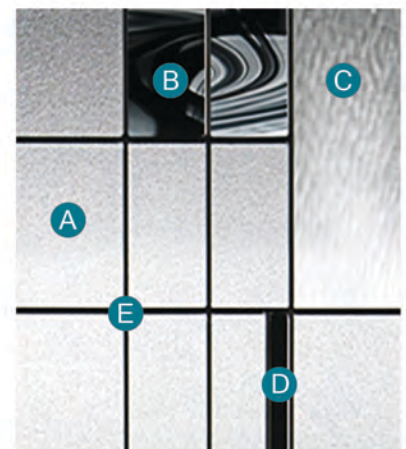

Kallima

Due to its artisanal nature, each piece of black baroque glass is different, making each doorglass unique.

- A - Pin Head Glass
- B - Black Baroque Glass
- C - Sydney Glass
- D - Black Glass
- E - Patina Caming