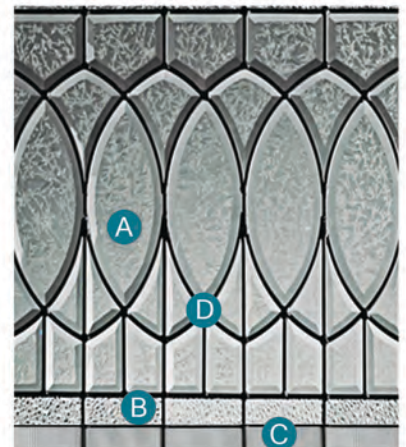

- A - Diamond Glass
- B - Wood Glass
- C - Clear Bvel Glass
- D - Water Glass
- E - Zinc/Brass Caming

# Nightingale

3/4 Glass with Sidelites

1/4 Glass

Full Glass with Sidelites

Privacy-5

## Nightingale

Nightingale design presents interesting combinations of rounded and rectangular shapes and is a perfect choice when a distinctive look is the goal.

- A - Glue Chip Bevel Glass
- B - Diamond Glass
- C - Flutex Light Glass
- D - Patina Caming