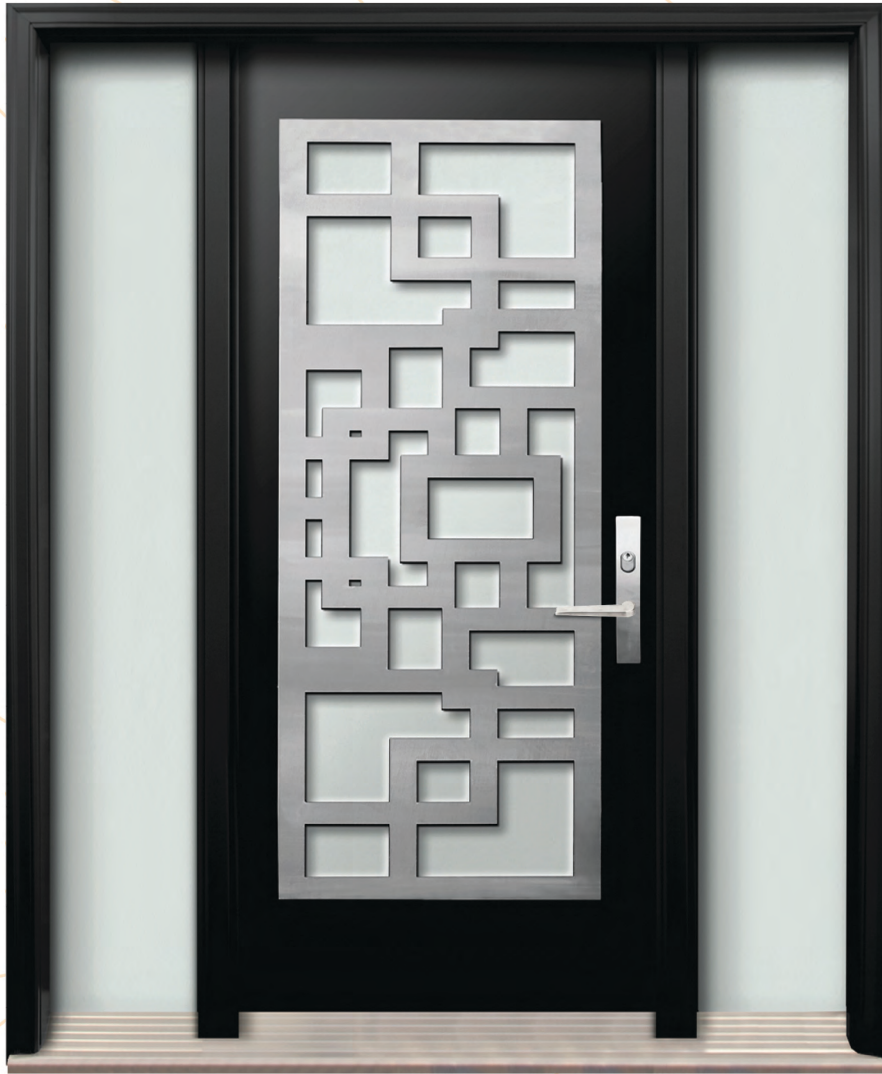

# DI-27

DI-27 X

DI-27 OX

DI-27 OX0 (PI)

DI-27 XX

DI-27 presents another version of a crescent shape stainless steel frame over the glass. It will be an absolute attention grabber of your visitors, turning your entrance into spectacular focal point.

Lever: Stainless steel plate  
1.5" x 11" Helios design  
Pull Handle: DSPH-2400

# DI-10

Full size door glass with beautiful geometric elements. Your entrance will look strikingly gorgeous with ones adorned in this perplex stainless steel labyrinth.

Lever: Stainless steel plate 1.5" x 11" Athena design