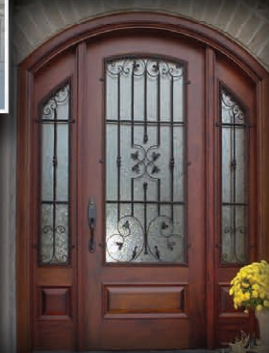

EXTERIOR MOUNT ITAL 3