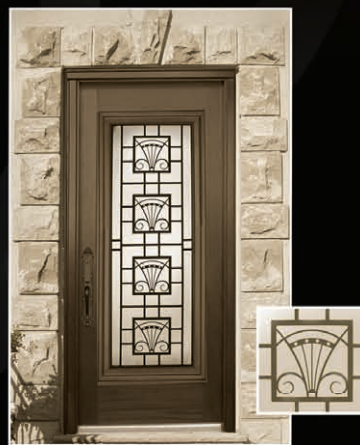

MT 9926

Grappolo

WITH ITS VINTAGE APPEAL AND COMBINATION
OF METAL AND COLORED GLASS
ACCENTS, THIS DESIGN WILL ADD THE
FINISHING TOUCH TO ANY
WINE CELLAR OR ENTRANCE

GP 9920

MH 9930

Manhattan

INSPIRED BY THE ART DECO ERA OF
THE 1930'S, THIS MODERN DESIGN
WITH TRADITIONAL ART DECO ELEMENTS
IS SURE TO SET A NEW TREND.